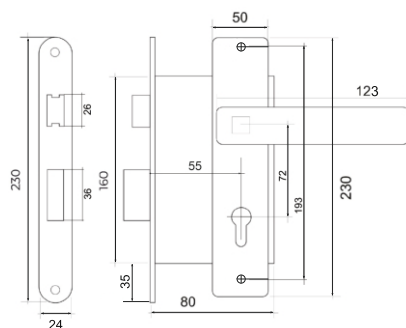

Vettore 7255 - 4
AB (бронза)

Vettore 7255 - 4
SN (сатин)