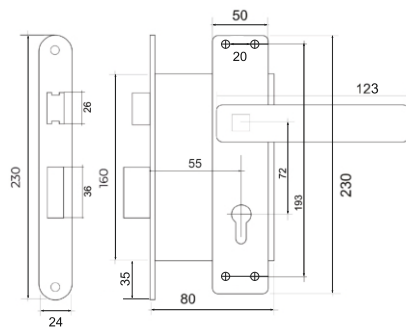

Комплекты

Врезной замок с ручкой на планке

Доводчики

Vettore доводчик	Цвета
Vettore C - 50 (до 50 кг)	○ ● ●
Vettore C - 80 (до 80 кг)	○ ● ●
Vettore C - 100 (до 100 кг)	○ ● ●
Vettore C - 120 (до 120 кг)	● ●

Vettore C-50 (до 50 кг)	A	132
	B	19,0
	C	34,0 - 40,0
Vettore C-80 (до 80 кг)	A	162,0
	B	19,0
	C	34,0 - 40,0
Vettore C-100 (до 100 кг)	A	188,0
	B	19,0
	C	34,0 - 42,0
Vettore C-120 (до 120 кг)	A	229,0
	B	18,0
	C	34,0 - 44,0

Уплотнители

Vettore
профиль D
Черный, 50м
Черный, 40м

Vettore
профиль D
Черный, 100м
Коричневый, 100м

Vettore
профиль E
Черный, 150м
Коричневый, 150м

Vettore
профиль P
Коричневый, 100м